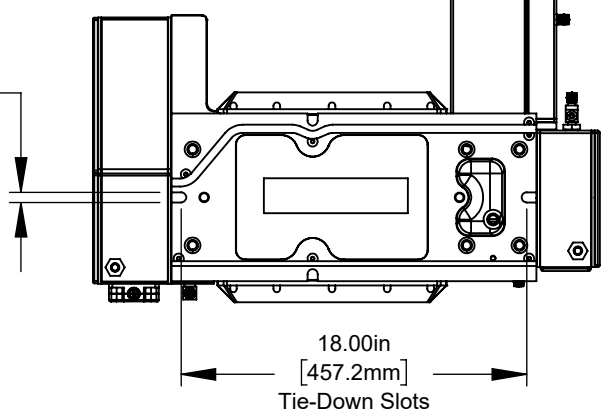

Top View
Platter Rotated 90° to Base

Top View

Front View
Platter Rotated 90° to Base

Front View

.53in
[13.5mm]
Tie-Down Slots

Bottom View

DETAIL A
SCALE 2 : 3