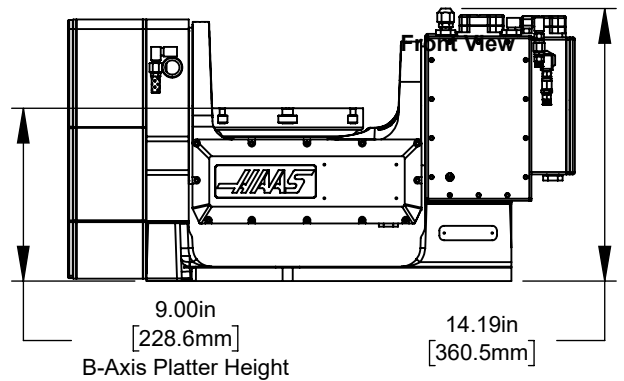

Top View
Platter Rotated 90° to Base

Top View

Front View
Platter Rotated 90° to Base

Front View

.53in
[13.5mm]
Tie-Down Slots

Bottom View

DETAIL A
SCALE 2 : 3