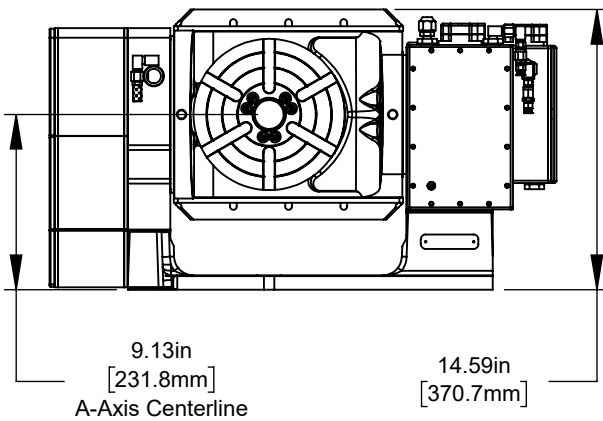

Top View
Platter Rotated 90° to Base

Top View

Front View
Platter Rotated 90° to Base

Front View

.53in
[13.5mm]
Tie-Down Slots

Bottom View

DETAIL A
SCALE 2 : 3