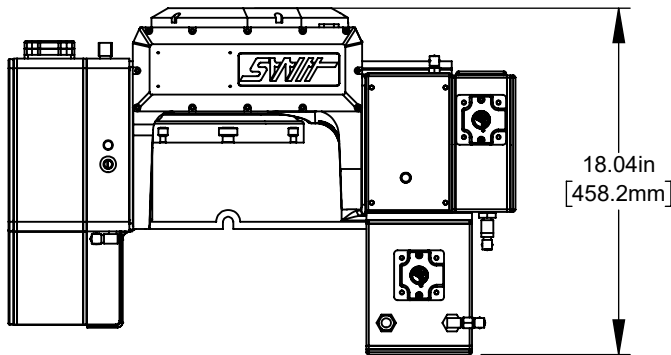

Top View
Platter Rotated 90° to Base

Top View

Front View
Platter Rotated 90° to Base

Front View

.53in
[13.5mm]
Tie-Down Slots

Bottom View

DETAIL A
SCALE 2 : 3