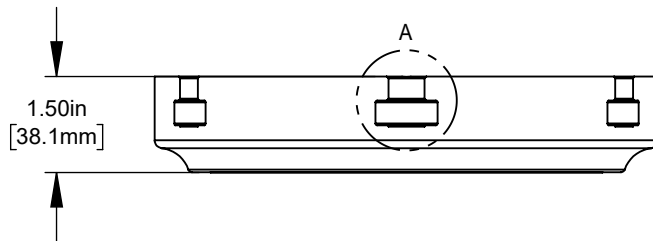

Top View
Platter Rotated 90° to Base

Top View

Front View
Platter Rotated 90° to Base

Front View

.53in
[13.5mm]
Tie-Down Slots

Bottom View

DETAIL A
SCALE 2 : 3