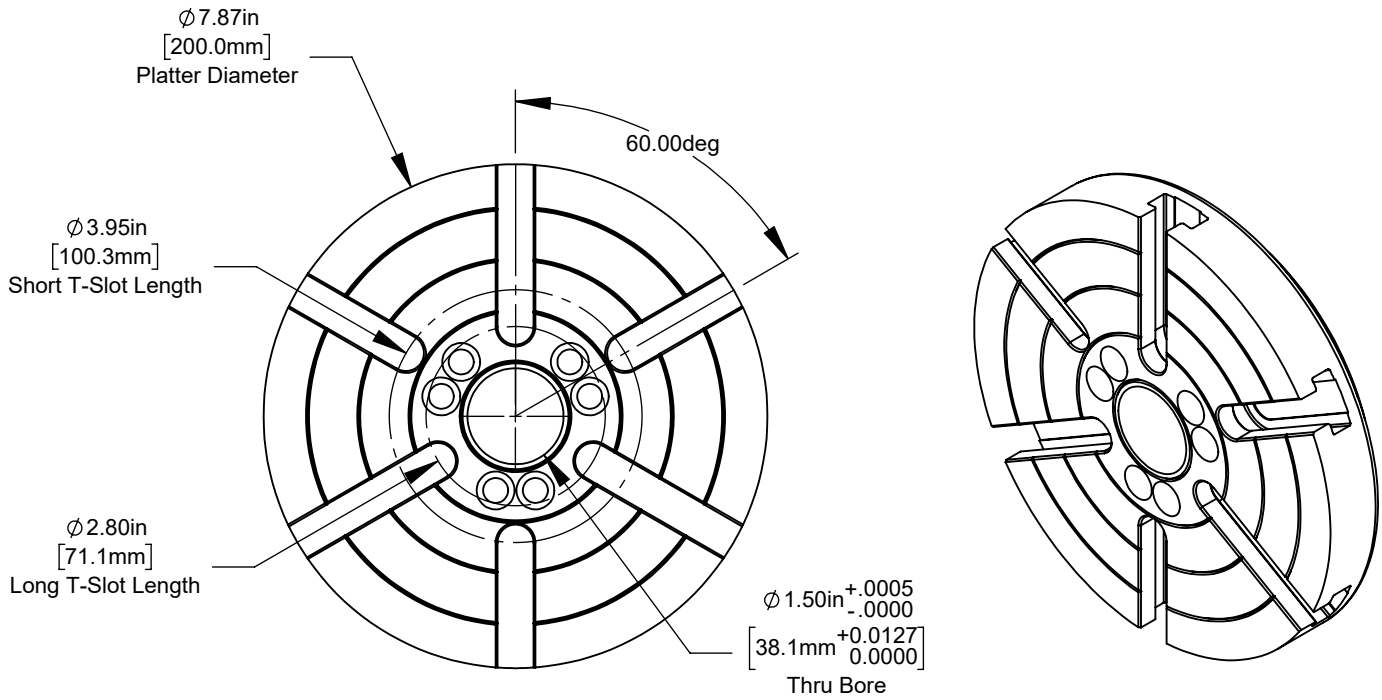

Top View
Platter Rotated 90° to Base

Top View

Front View
Platter Rotated 90° to Base

Front View

.53in
[13.5mm]
Tie-Down Slots

Bottom View

DETAIL A
SCALE 2 : 3