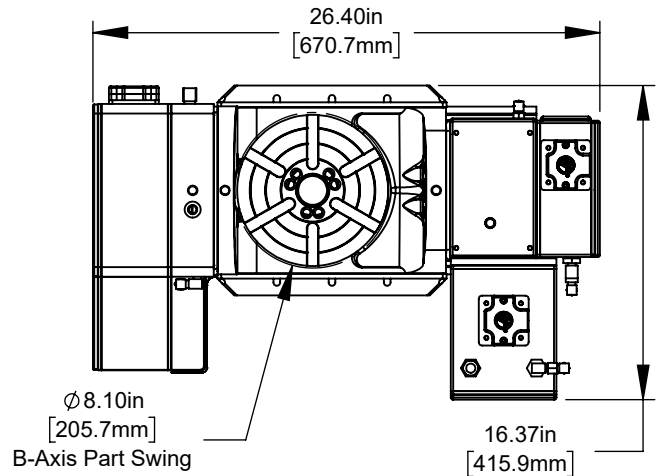

Top View
Platter Rotated 90° to Base

Top View

Front View
Platter Rotated 90° to Base

Front View

.53in
[13.5mm]
Tie-Down Slots

Bottom View

DETAIL A
SCALE 2 : 3