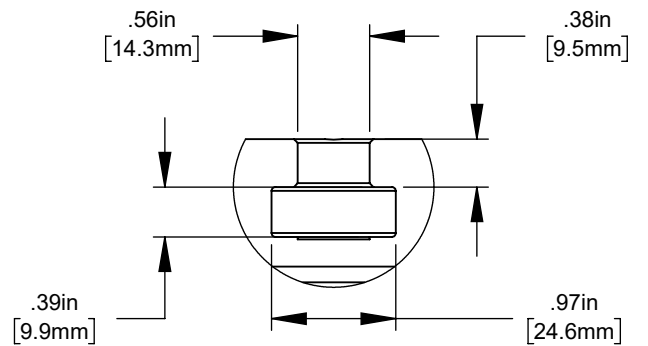

Top View
Platter Rotated 90° to Base

Top View

Front View
Platter Rotated 90° to Base

Front View

.53in
[13.5mm]
Tie-Down Slots

Bottom View

DETAIL A
SCALE 2 : 3